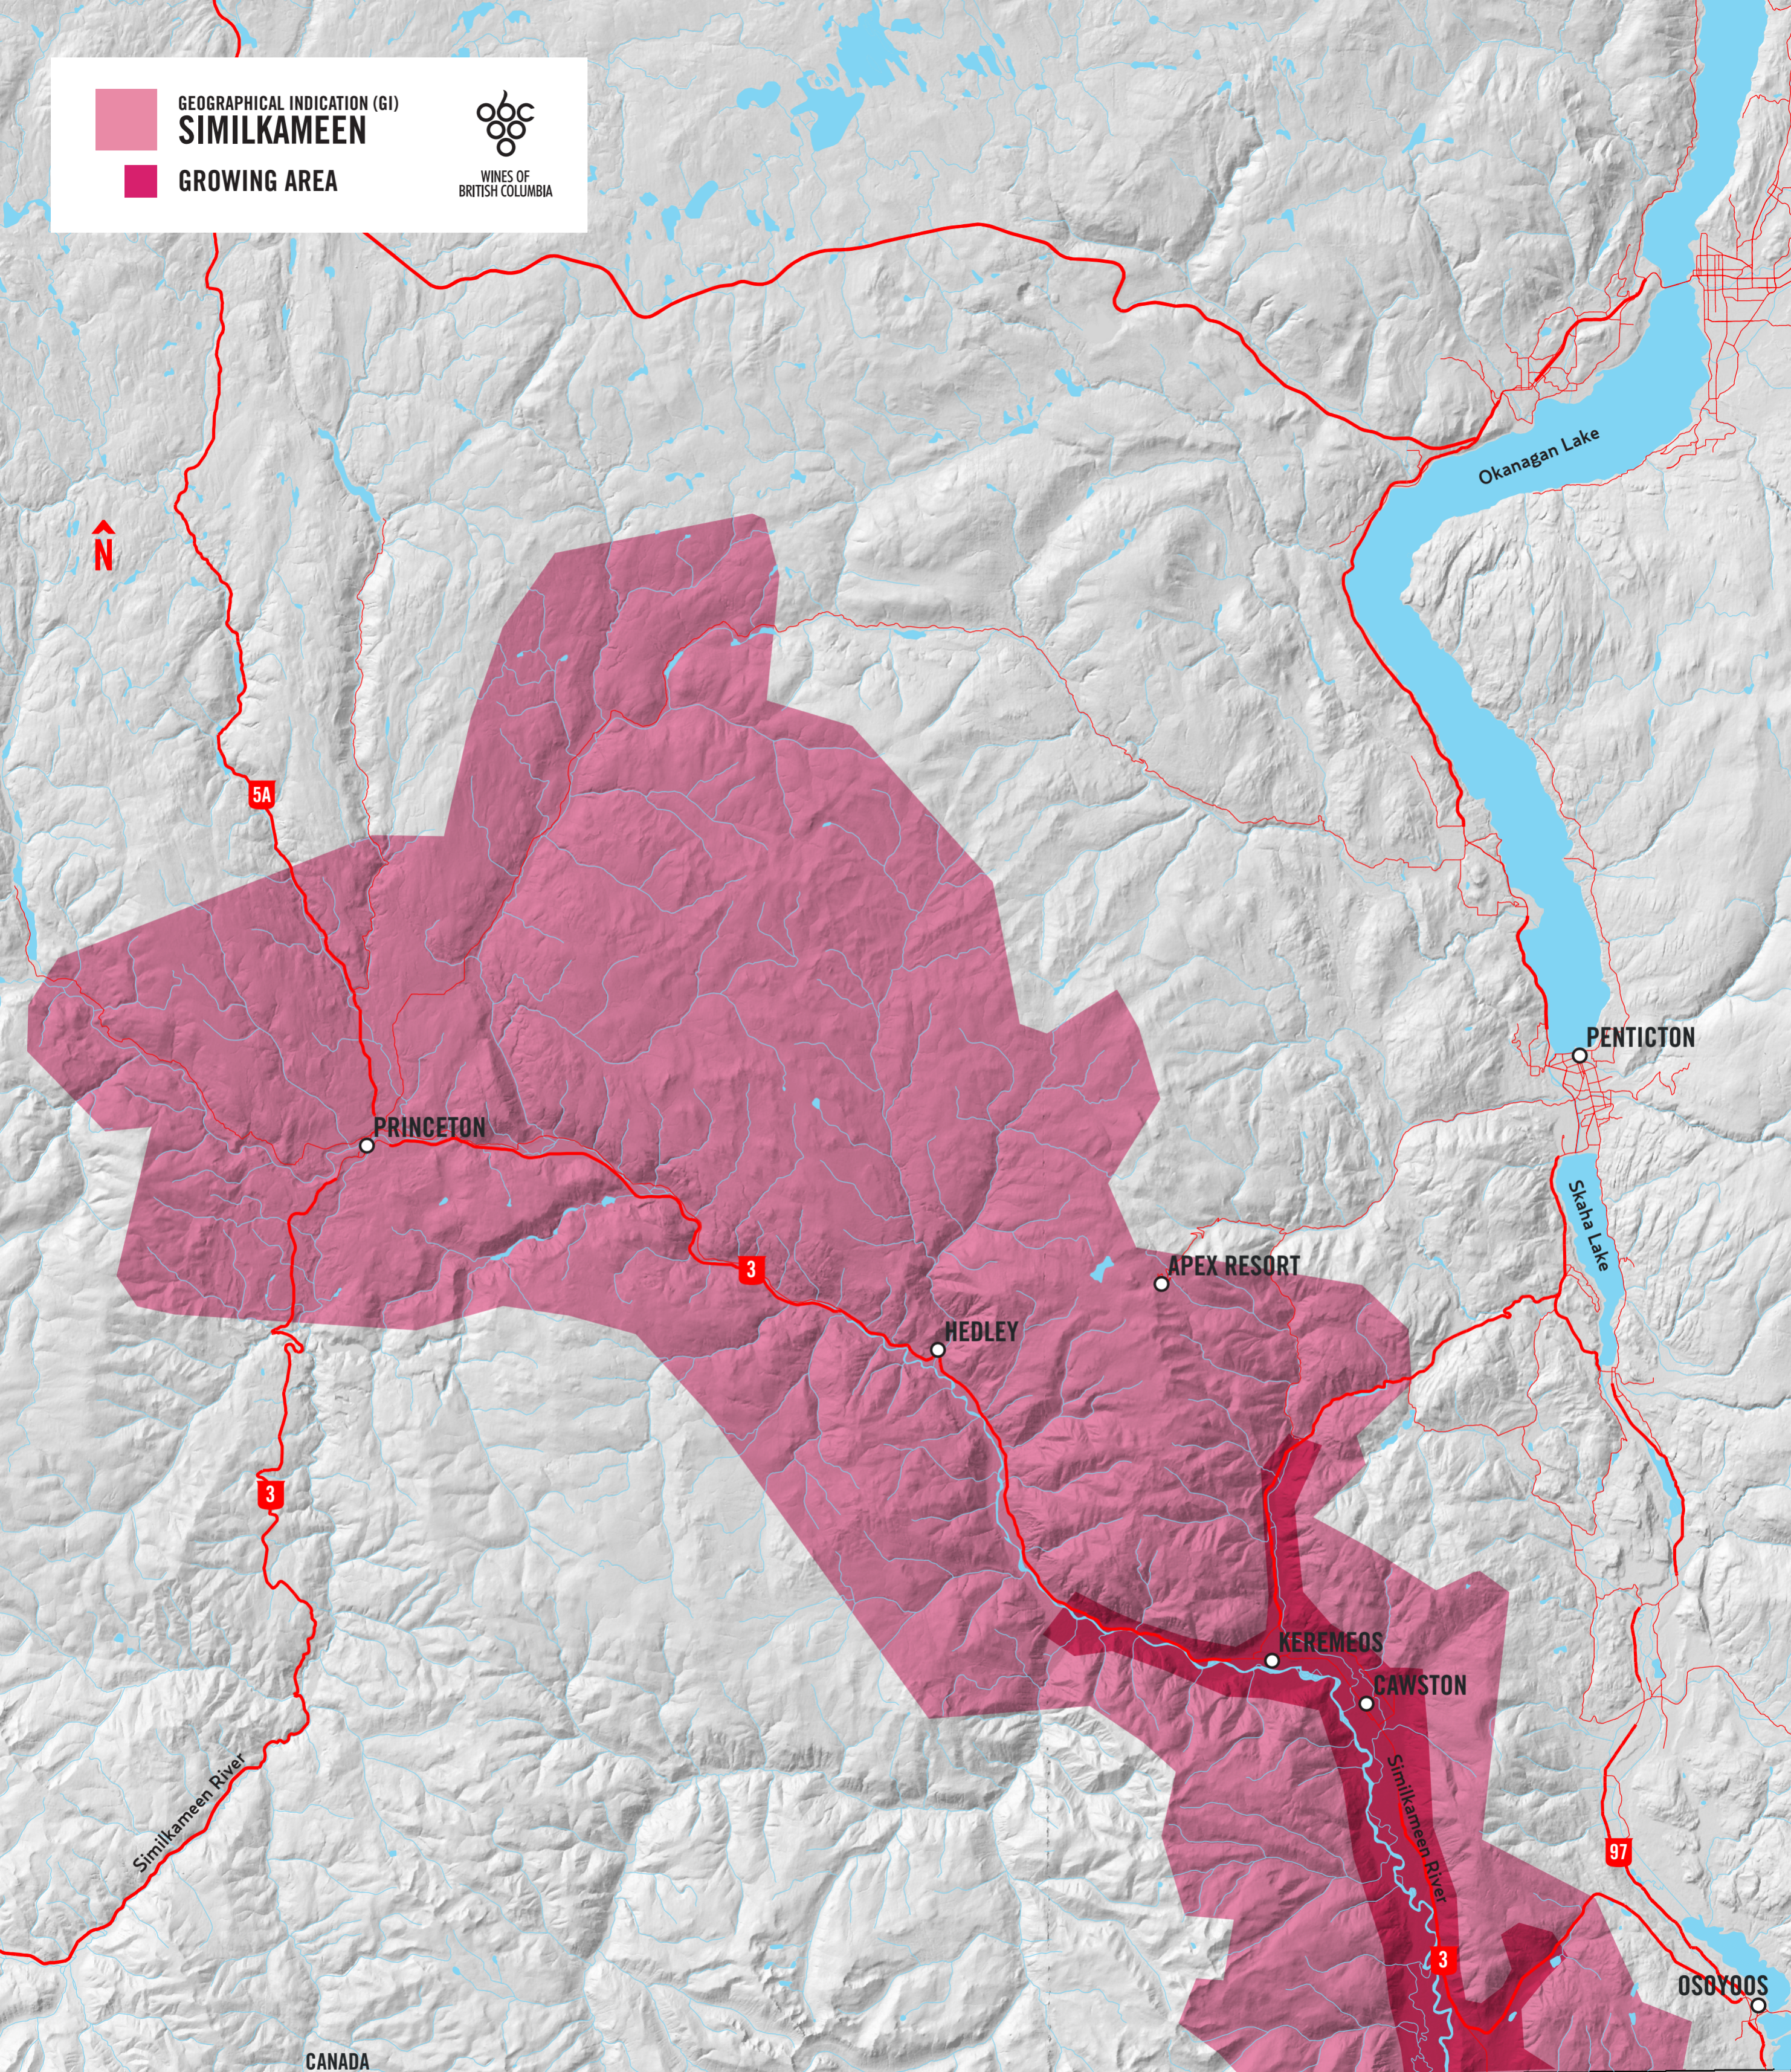

GEOGRAPHICAL INDICATION (GI)
SIMILKAMEEN

GROWING AREA

CANADA
USA

0 5 10 Km

Copyright ©2021 Wine Growers British Columbia Society